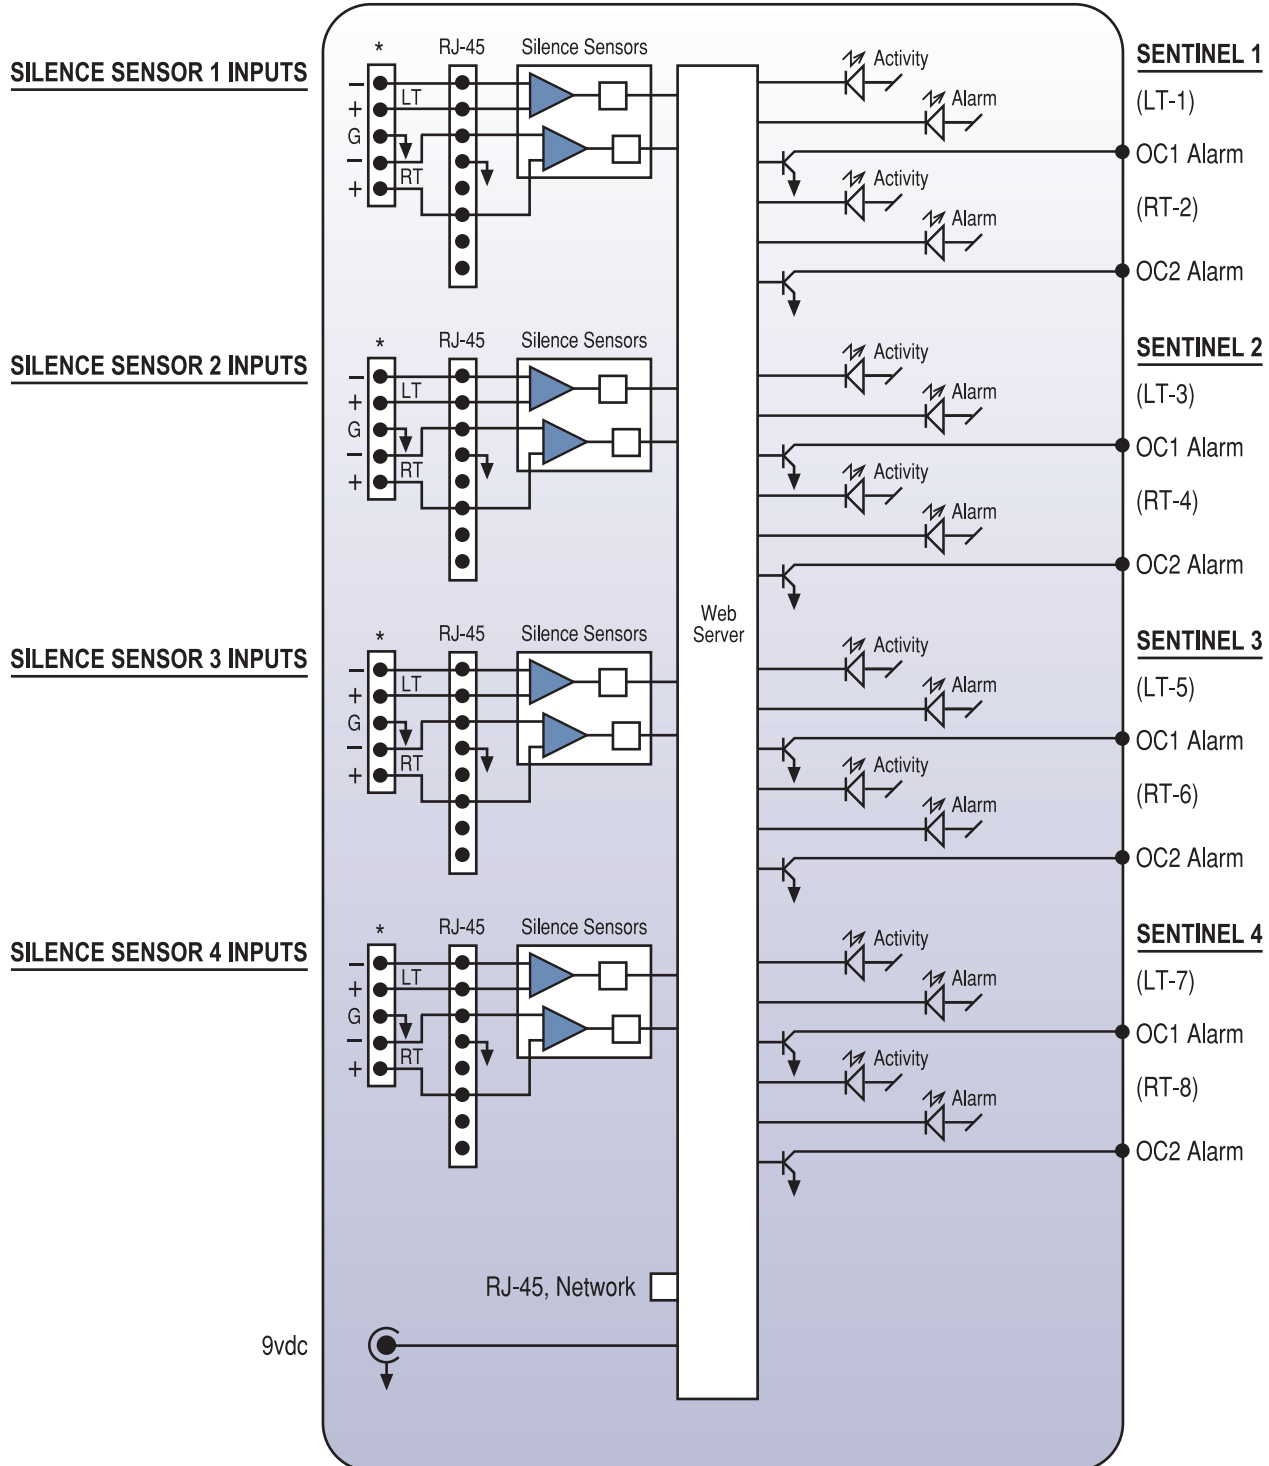

Product Information Sheet

Audio Sentinel® 4

Audio Sentinel® 4

Four channel stereo/eight channel mono balanced analog silence sensor with email alarms and open collector alarm outputs. Pluggable screw terminal block and StudioHub+ compatible RJ45 inputs.

BROADCAST®
t o o l s
PROBLEM SOLVED

Designed, Assembled and Tested in Washington State, USA. • www.broadcasttools.com

Functional Diagram

* - Removable Screw Terminals