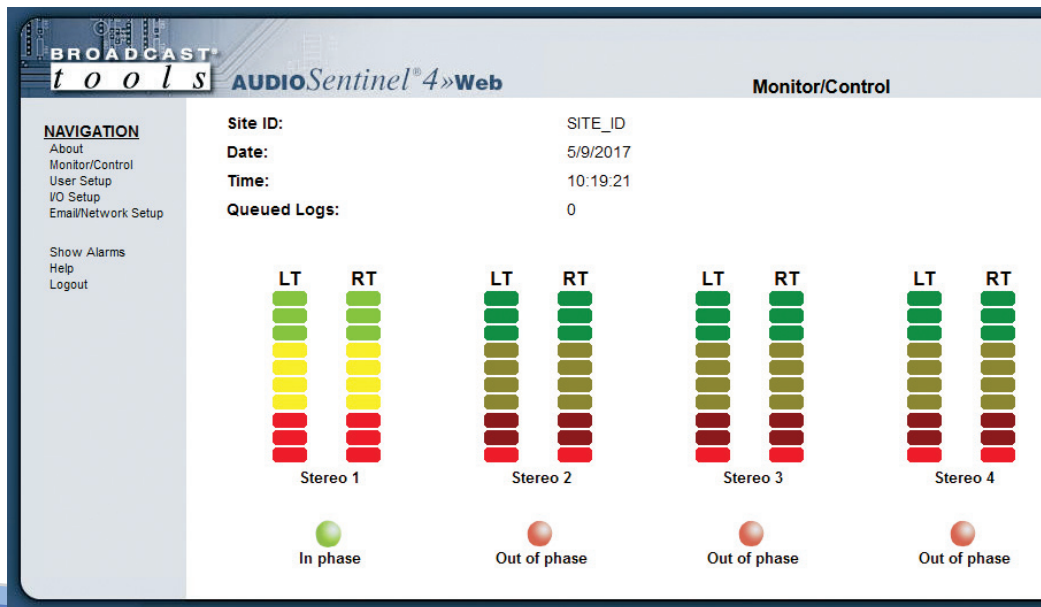

Product Information Sheet

Audio Sentinel® 4

Audio Sentinel® 4

Four channel stereo/eight channel mono balanced analog silence sensor with email alarms and open collector alarm outputs. Pluggable screw terminal block and StudioHub+ compatible RJ45 inputs.

BROADCAST®
t o o l s
PROBLEM SOLVED

Designed, Assembled and Tested in Washington State, USA. • www.broadcasttools.com

Functional Diagram

* - Removable Screw Terminals