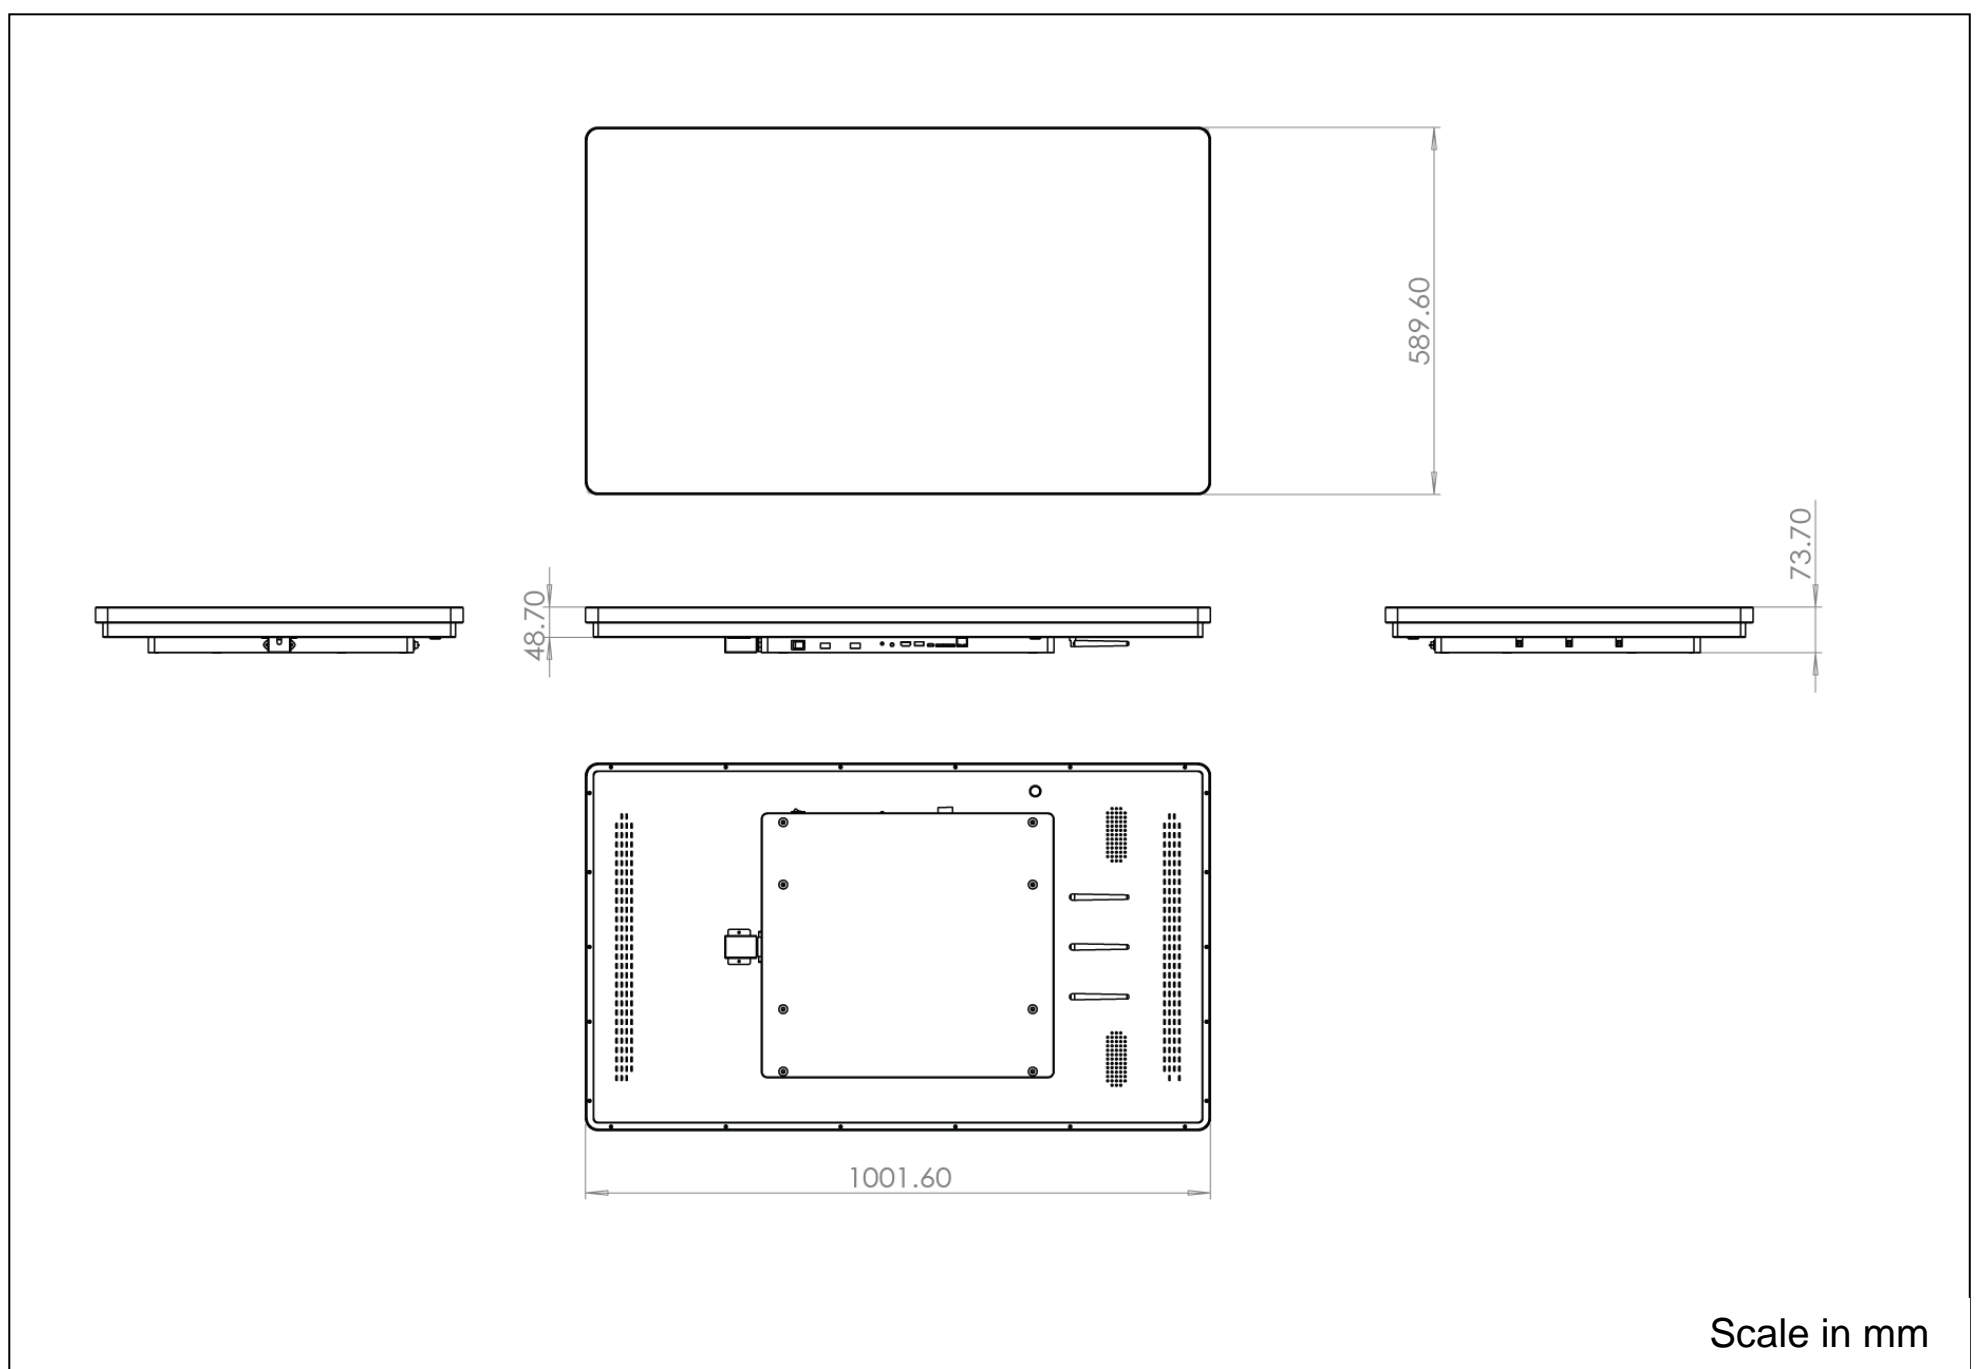

epsilon
Fitness Mirror

Commercial Grade

Customization

STAROS

StarOS Kiosk Lockdown App

Product Overview

Epsilon fitness mirror keeps your business going by offering virtual classes while keeping overhead costs down. It's a cardio class, a yoga studio, a boxing ring, your new personal trainer, your fitness coach and so much more.

Epsilon Fitness Mirror specification

Model	Epsilon Fitness Mirror
Display Size	43"
Resolution	1920 x 1080
Brightness	700 cd/m2
Product weight	~25kg
Touch	10 point capacitive touch screen
Processor	Dual Core A72 (1.8GHz) + Quad Core A53 (1.4GHz)
RAM	4GB DDR3
Storage	16GB
Connectivity	Wifi 2.4 / 5.0 GHz, Bluetooth 5.0, Ethernet 100/1000
Chassis	Metal
I/O	POWER+led Key x1, RJ45 x1, SD x1, TYPEC x1, USB x 3, HDMI x1, Recover Key x1, ON/OFF KEY x1
System	Android 9.0
Camera	5mp
Speaker	10W x 2 (MAX)
Mounting	Vesa 400 x 400 and Vesa 400 x 200