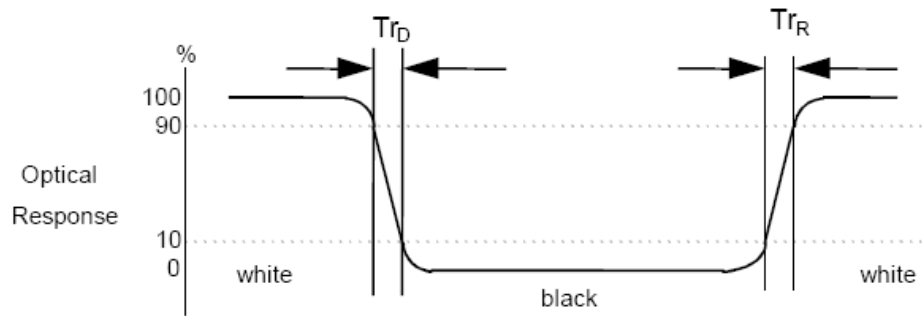

Specifications of HD7PC

Features: 7" HDMI Monitor with 1920×1200 Native Resolution supports 4K 30

LCD Display	LCD Size	7 inch IPS		
	Display Resolution(Dot)	1920 × (R.G.B) ×1200		
	Active area	151.2(V) × 94.5(H) mm		
	Dot pitch	26.25 (W) × 78.75 (H) um		
	Aspect Ratio	16:10		
	Brightness	500 cd/m ²		
	Contrast Ratio	1000:1		
	Light Source	Single LED (Side-Light type)		
	Response Time	Symbol	Min (msec)	Typ. (msec)
Tblack-white		-	TBD	27
Tgg			16	35
View Angle(Degree)	85/85(Left/Right) and 85/85(Up/Down)			
Interface	DC Power, HDMI, Earphone jack,			
Input Connector	HDMI;			
Power	DC7-24V			
Power Consumption	≤12Watts			
Control	Basic	Power,F1 ,F2 ,Exit, Menu		
	Advance	Brightness, Contrast, Saturation, Tint, Sharpness, Color Temp, Language, OSD Timer, Image Flip, Back Light, F1 Configuration, F2 Configuration, Reset.		
Speaker	Built in, 1 Watts			
Support mode	1.4 4K HDMI 3840*2160 (30/29.97/25/24/23.98) 4096*2160(24/23.98)			
Menu Language	English/Chinese			
Storage Temperature	(-30)°C -(+ 70°)C			
Operation Temperature	(-20)°C -(+ 60°)C			
Operation at High Temperature and High Humidity	Ta=+60°C, 90% RH 240hrs			
Product Dimension(mm)	182 (L)×124(W)×20.5(D)			
Package Contents	Monitor ×1 HDMI A/A cable×1 568 Desktop Mount x1 Manual ×1 copy 12V AC ADAPTER x1			
Warranty	1 year parts and labor in Depot of City of Industry, CA			

Specifications of HD7PC

Features: 7" HDMI Monitor with 1920×1200 Native Resolution supports 4K 30

NOTE 1: DEFINITION OF RESPONSE TIME (T_R , T_F):

The response time is defined as the following figure and shall be measured by switching the input signal for "black" and "white".