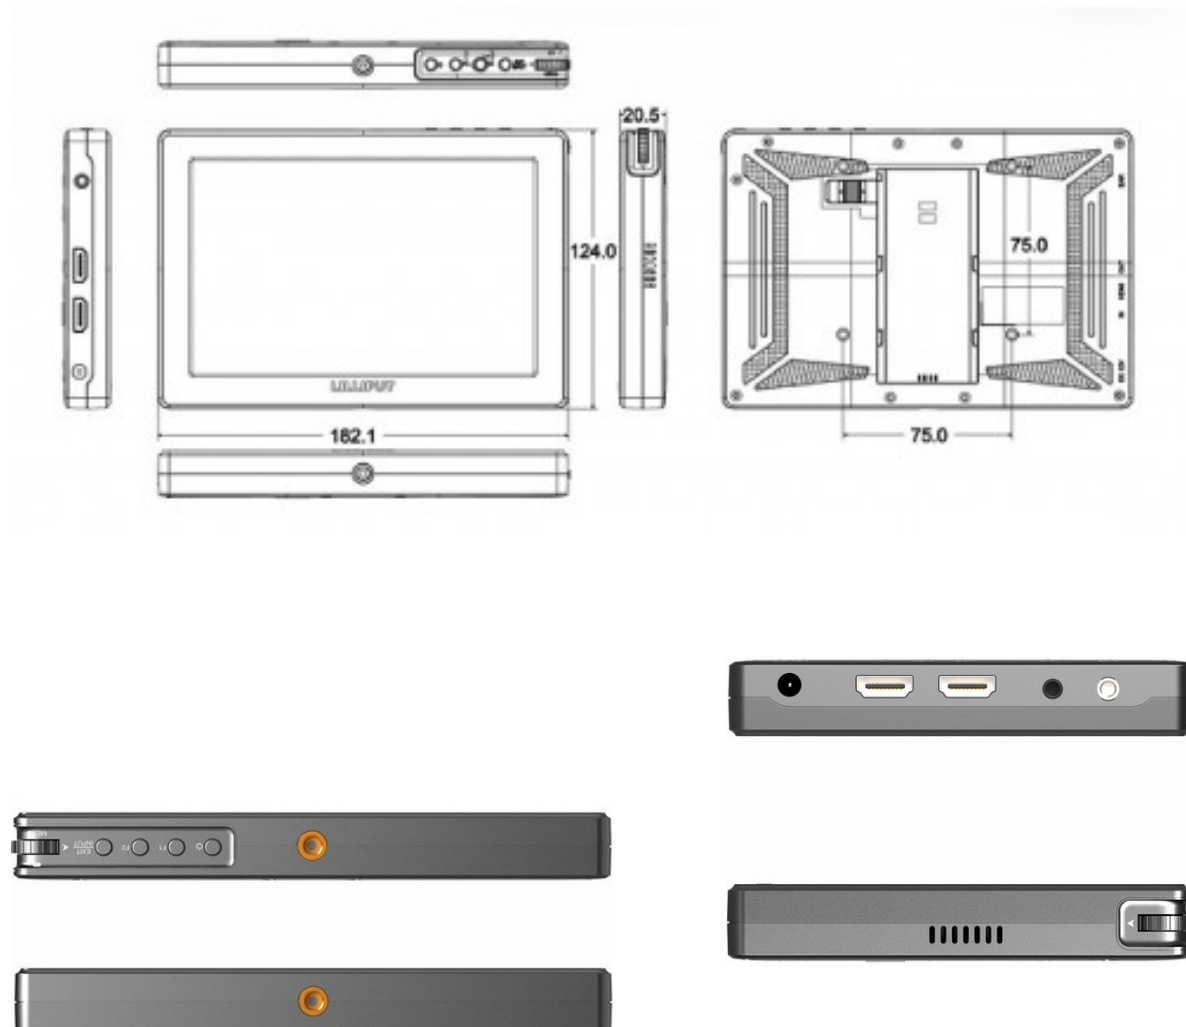

Specifications of HD7PC

Features: 7" HDMI Monitor with 1920×1200 Native Resolution supports 4K 30

LCD Display	LCD Size	7 inch IPS		
	Display Resolution(Dot)	1920 × (R.G.B) ×1200		
	Active area	151.2(V) × 94.5(H) mm		
	Dot pitch	26.25 (W) × 78.75 (H) um		
	Aspect Ratio	16:10		
	Brightness	500 cd/m ²		
	Contrast Ratio	1000:1		
	Light Source	Single LED (Side-Light type)		
	Response Time	Symbol	Min (msec)	Typ. (msec)
Tblack-white		-	TBD	27
Tgg			16	35
View Angle(Degree)	85/85(Left/Right) and 85/85(Up/Down)			
Interface	DC Power, HDMI, Earphone jack,			
Input Connector	HDMI;			
Power	DC7-24V			
Power Consumption	≤12Watts			
Control	Basic	Power,F1 ,F2 ,Exit, Menu		
	Advance	Brightness, Contrast, Saturation, Tint, Sharpness, Color Temp, Language, OSD Timer, Image Flip, Back Light, F1 Configuration, F2 Configuration, Reset.		
Speaker	Built in, 1 Watts			
Support mode	1.4 4K HDMI 3840*2160 (30/29.97/25/24/23.98) 4096*2160(24/23.98)			
Menu Language	English/Chinese			
Storage Temperature	(-30)°C -(+ 70°)C			
Operation Temperature	(-20)°C -(+ 60°)C			
Operation at High Temperature and High Humidity	Ta=+60°C, 90% RH 240hrs			
Product Dimension(mm)	182 (L)×124(W)×20.5(D)			
Package Contents	Monitor ×1 HDMI A/A cable×1 568 Desktop Mount x1 Manual ×1 copy 12V AC ADAPTER x1			
Warranty	1 year parts and labor in Depot of City of Industry, CA			

Specifications of HD7PC

Features: 7" HDMI Monitor with 1920×1200 Native Resolution supports 4K 30

NOTE 1: DEFINITION OF RESPONSE TIME (T_R , T_F):

The response time is defined as the following figure and shall be measured by switching the input signal for "black" and "white".